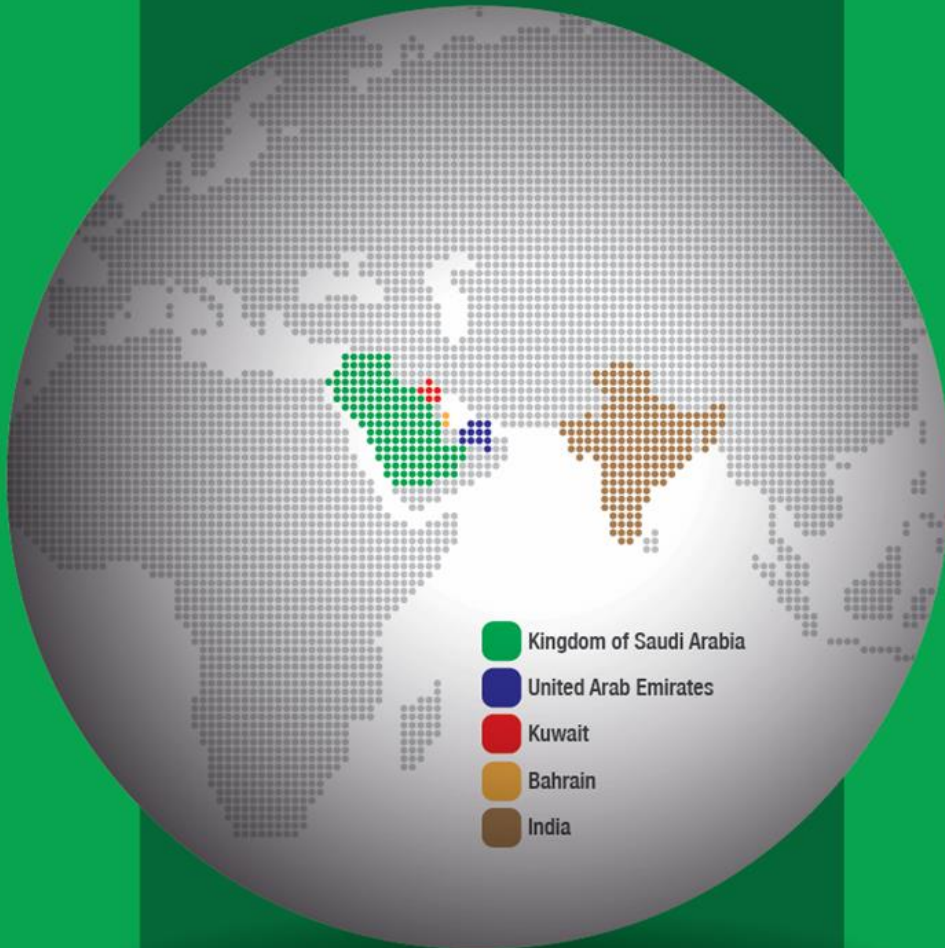

Our Factory is located in Abu-Dhabi, UAE incorporate advanced in-house test facilities to ensure our products are routinely checked during the development and manufacturing process.

GROUP OF COMPANIES

CONTACT DETAILS